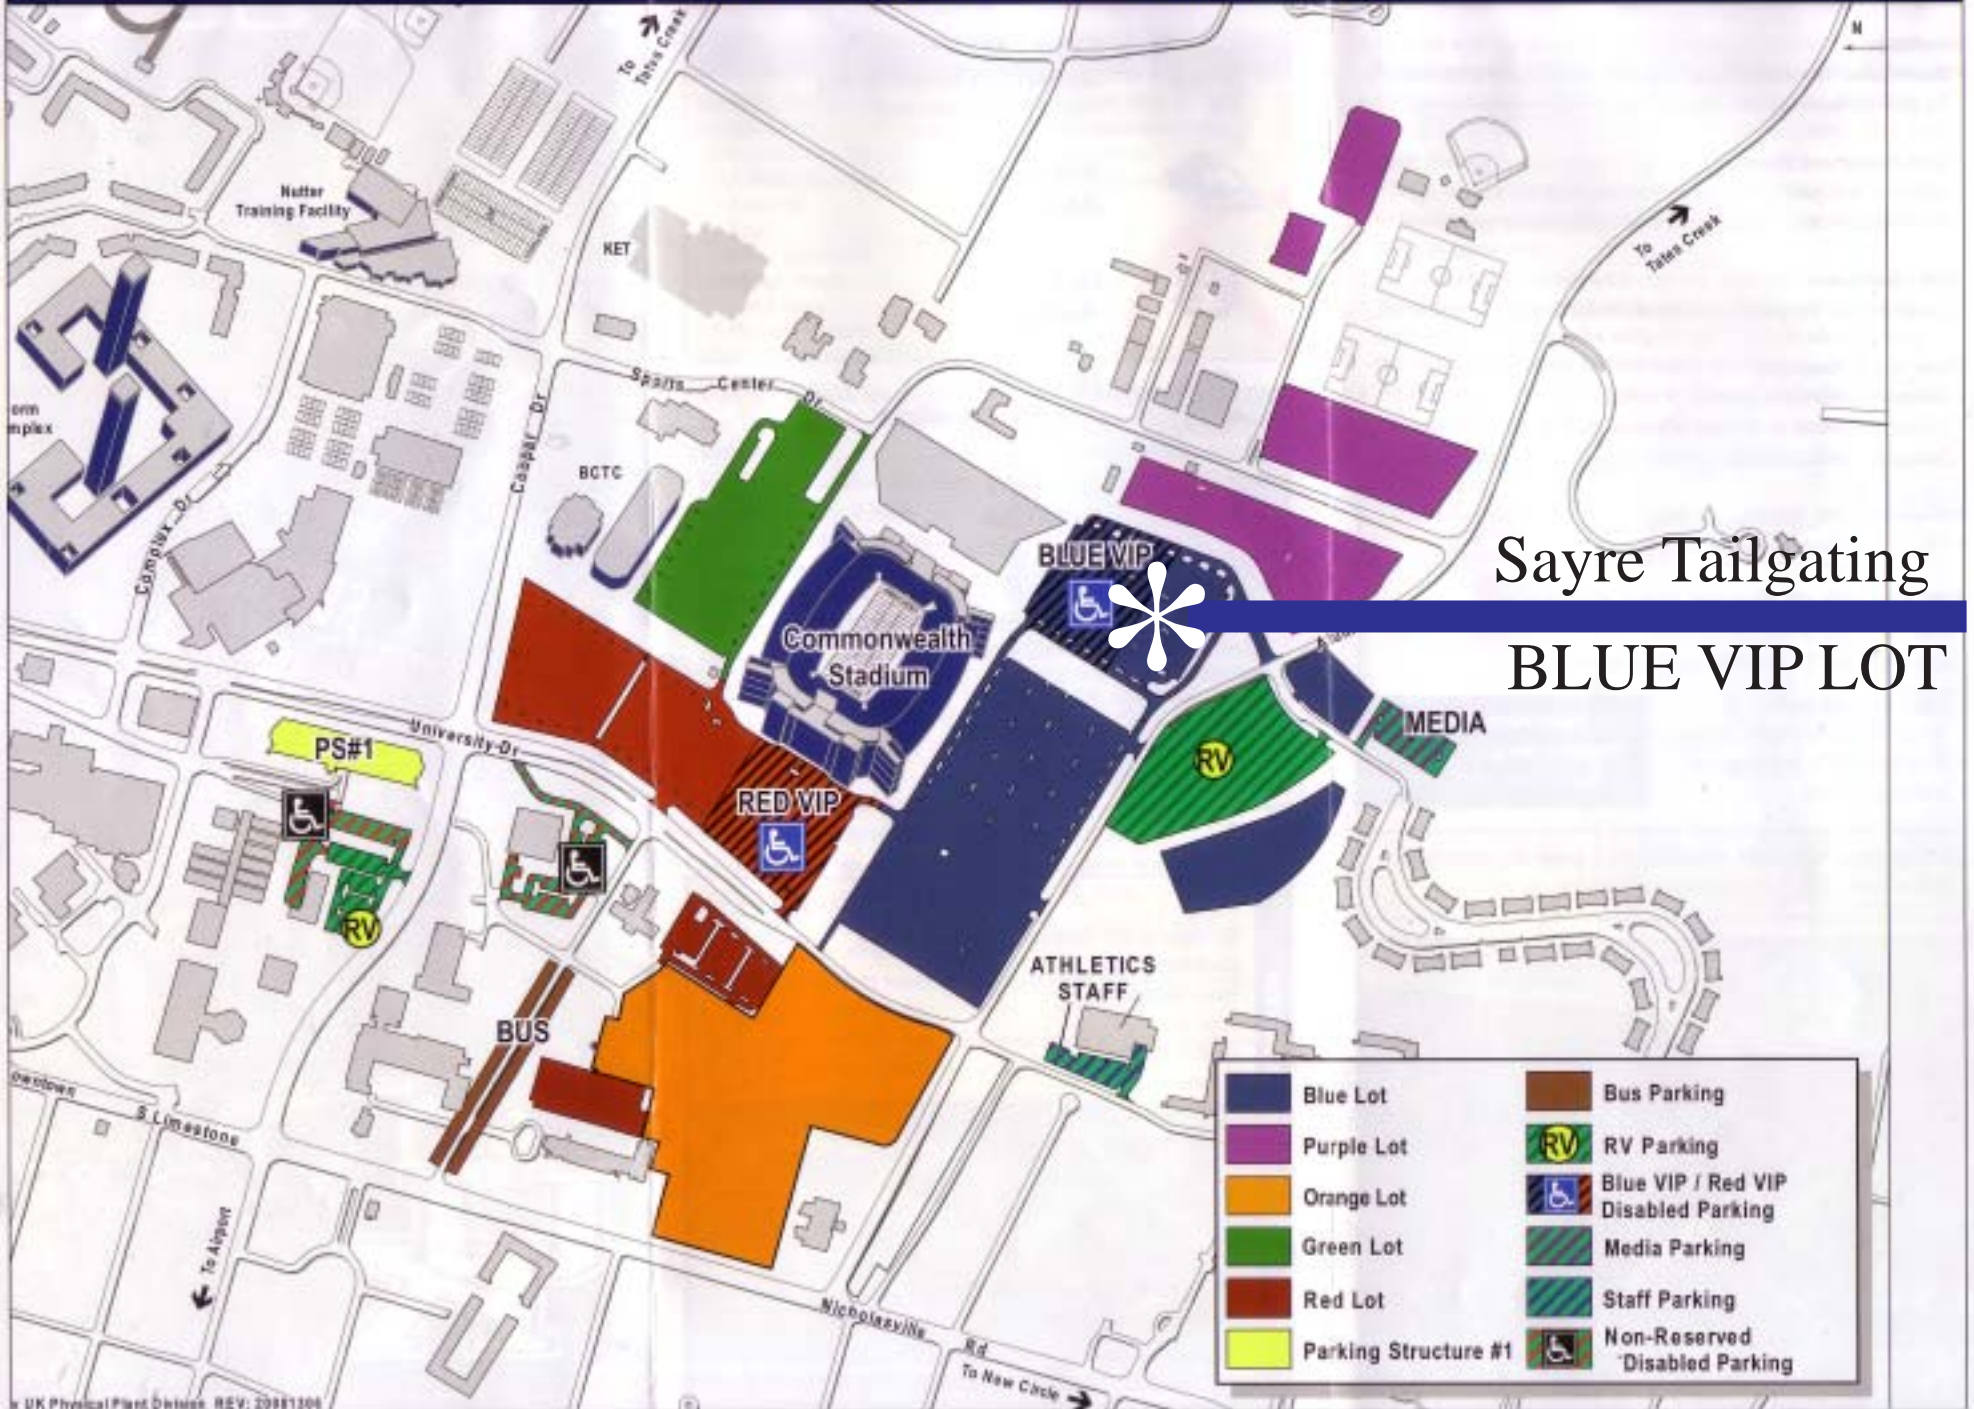

Permit Parking for UK Football Games

Sayre Tailgating
BLUE VIP LOT

	Blue Lot		Bus Parking
	Purple Lot		RV Parking
	Orange Lot		Blue VIP / Red VIP Disabled Parking
	Green Lot		Media Parking
	Red Lot		Staff Parking
	Parking Structure #1		Non-Reserved Disabled Parking